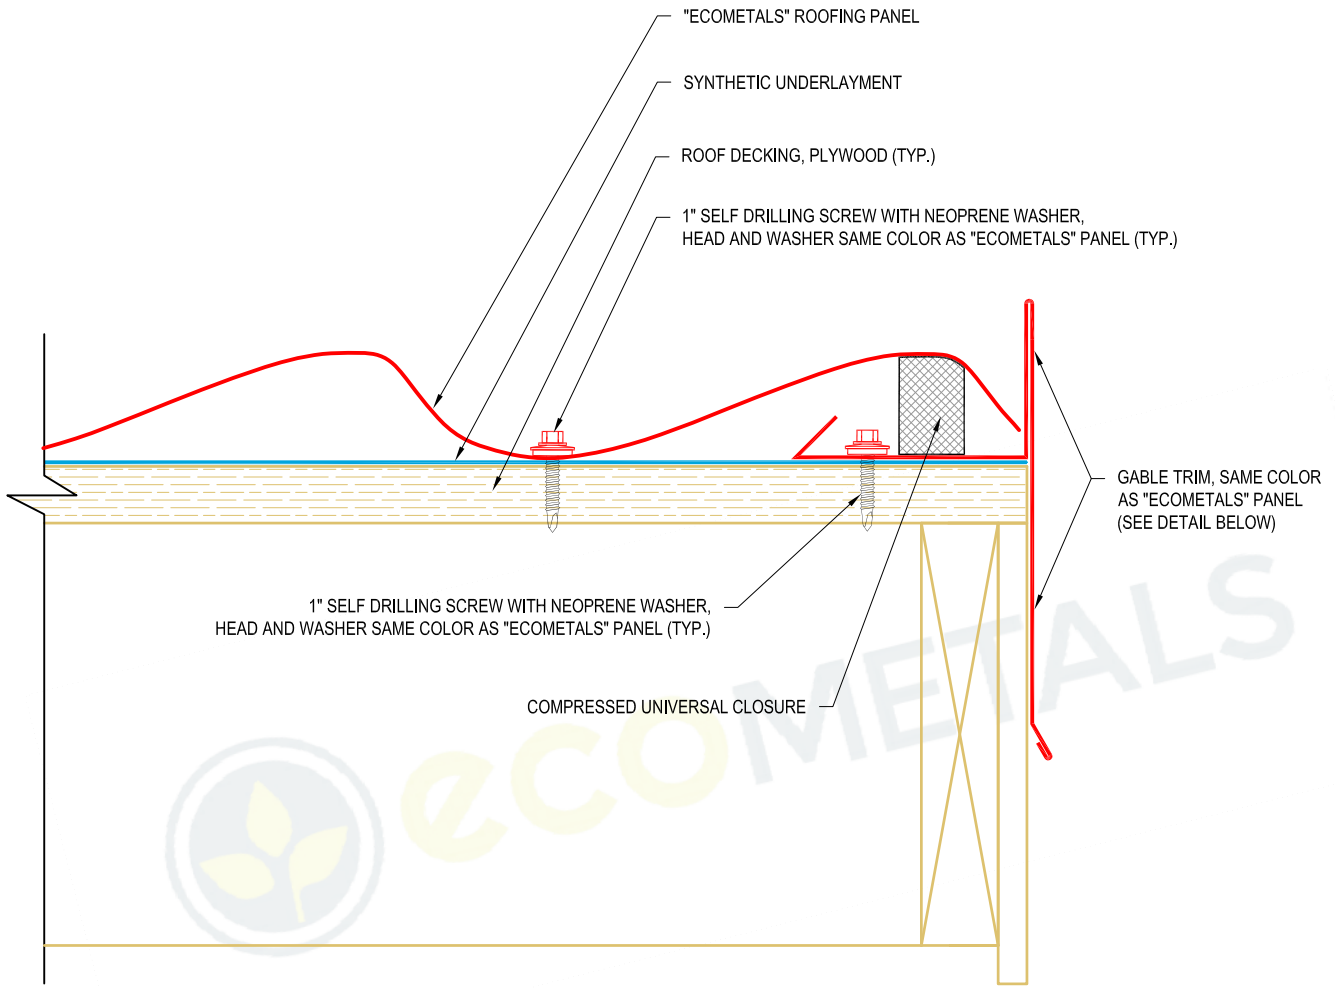

Title
ENDWALL FLASHING "B" DETAIL

COPYRIGHT © ECOMETALS

ECOMETALS Co.
(347) 625-7545
info@ecometals.net

Title

ENDWALL FLASHING "S" DETAIL

GABLE TRIM
8'-0" LENGTH
SAME COLOR AS "ECOMETALS" PANEL

COPYRIGHT © ECOMETALS

ECOMETALS Co.
(347) 625-7545
info@ecometals.net

Title

GABLE TRIM

HIGH PEAK TRIM
8'-0" LENGTH
SAME COLOR AS "ECOMETALS" PANEL

COPYRIGHT © ECOMETALS

ECOMETALS Co.
(347) 625-7545
info@ecometals.net

Title

HIGH PEAK TRIM

RIDGE CAP
 6'-6" LENGTH (6'-3" EFFECTIVE COVERAGE)
 SAME COLOR AS "ECOMETALS" PANEL

COPYRIGHT © ECOMETALS

ECOMETALS Co.
 (347) 625-7545
 info@ecometals.net

Title

VENTED RIDGE CAP DETAIL

RIDGE CAP
 6'-6" LENGTH (6'-3" EFFECTIVE COVERAGE)
 SAME COLOR AS "ECOMETALS" PANEL

COPYRIGHT © ECOMETALS

ECOMETALS Co.
 (347) 625-7545
 info@ecometals.net

Title

VENTED RIDGE CAP DETAIL

RIDGE/HIP CAP
 6'-6" LENGTH (6'-3" EFFECTIVE COVERAGE)
 SAME COLOR AS "ECOMETALS" PANEL

COPYRIGHT © ECOMETALS