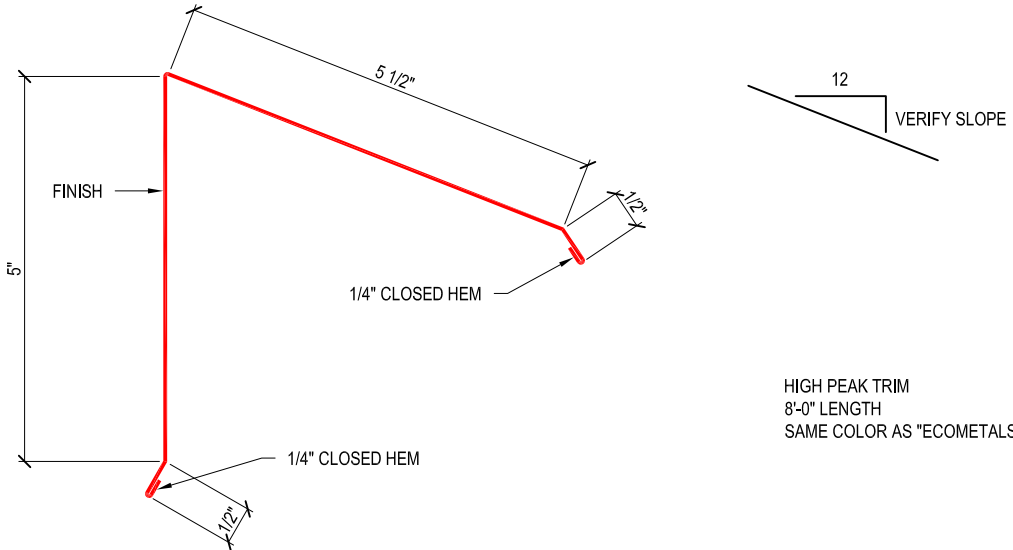

Title
ENDWALL FLASHING "B" DETAIL

COPYRIGHT © ECOMETALS

ECOMETALS Co.
(347) 625-7545
info@ecometals.net

Title

ENDWALL FLASHING "S" DETAIL

GABLE TRIM
8'-0" LENGTH
SAME COLOR AS "ECOMETALS" PANEL

COPYRIGHT © ECOMETALS

ECOMETALS Co.
(347) 625-7545
info@ecometals.net

Title

GABLE TRIM

HIGH PEAK TRIM
8'-0" LENGTH
SAME COLOR AS "ECOMETALS" PANEL

COPYRIGHT © ECOMETALS

ECOMETALS Co.
(347) 625-7545
info@ecometals.net

Title

HIGH PEAK TRIM

RIDGE CAP
 6'-6" LENGTH (6'-3" EFFECTIVE COVERAGE)
 SAME COLOR AS "ECOMETALS" PANEL

COPYRIGHT © ECOMETALS

ECOMETALS Co.
 (347) 625-7545
 info@ecometals.net

Title

VENTED RIDGE CAP DETAIL

RIDGE CAP
 6'-6" LENGTH (6'-3" EFFECTIVE COVERAGE)
 SAME COLOR AS "ECOMETALS" PANEL

COPYRIGHT © ECOMETALS

ECOMETALS Co.
 (347) 625-7545
 info@ecometals.net

Title

VENTED RIDGE CAP DETAIL

RIDGE/HIP CAP
 6'-6" LENGTH (6'-3" EFFECTIVE COVERAGE)
 SAME COLOR AS "ECOMETALS" PANEL

COPYRIGHT © ECOMETALS