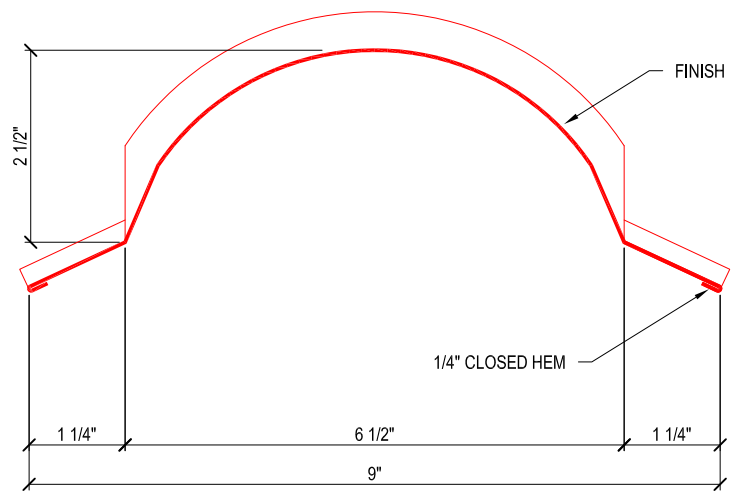

ECOMETALS Co.
(347) 625-7545
info@ecometals.net

Title

GABLE TRIM

HIGH PEAK TRIM
8'-0" LENGTH
SAME COLOR AS "ECOMETALS" PANEL

COPYRIGHT © ECOMETALS

ECOMETALS Co.
(347) 625-7545
info@ecometals.net

Title

HIGH PEAK TRIM

RIDGE CAP
 6'-6" LENGTH (6'-3" EFFECTIVE COVERAGE)
 SAME COLOR AS "ECOMETALS" PANEL

COPYRIGHT © ECOMETALS

ECOMETALS Co.
 (347) 625-7545
 info@ecometals.net

Title

VENTED RIDGE CAP DETAIL

RIDGE CAP
 6'-6" LENGTH (6'-3" EFFECTIVE COVERAGE)
 SAME COLOR AS "ECOMETALS" PANEL

COPYRIGHT © ECOMETALS

ECOMETALS Co.
 (347) 625-7545
 info@ecometals.net

Title

VENTED RIDGE CAP DETAIL

RIDGE/HIP CAP
 6'-6" LENGTH (6'-3" EFFECTIVE COVERAGE)
 SAME COLOR AS "ECOMETALS" PANEL

COPYRIGHT © ECOMETALS