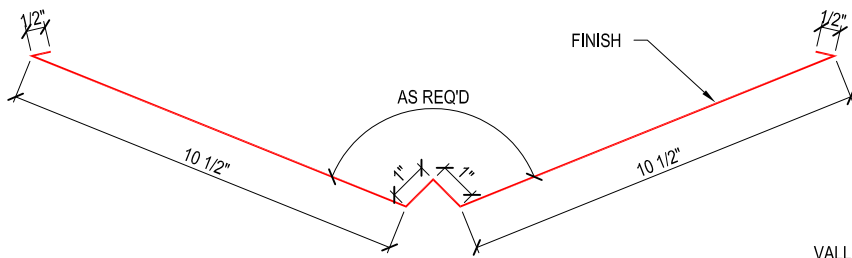

RIDGE CAP
 6'-6" LENGTH (6'-3" EFFECTIVE COVERAGE)
 SAME COLOR AS "ECOMETALS" PANEL

COPYRIGHT © ECOMETALS

ECOMETALS Co.
 (347) 625-7545
 info@ecometals.net

Title

VENTED RIDGE CAP DETAIL

RIDGE CAP
 6'-6" LENGTH (6'-3" EFFECTIVE COVERAGE)
 SAME COLOR AS "ECOMETALS" PANEL

1/2"

6"

1/4" CLOSED HEM

PITCH TRANSITION FLASHING
8'-0" LENGTH
SAME COLOR AS "ECOMETALS" PANEL

COPYRIGHT © ECOMETALS

ECOMETALS Co.
(347) 625-7545
info@ecometals.net

Title

PITCH TRANSITION FLASHING