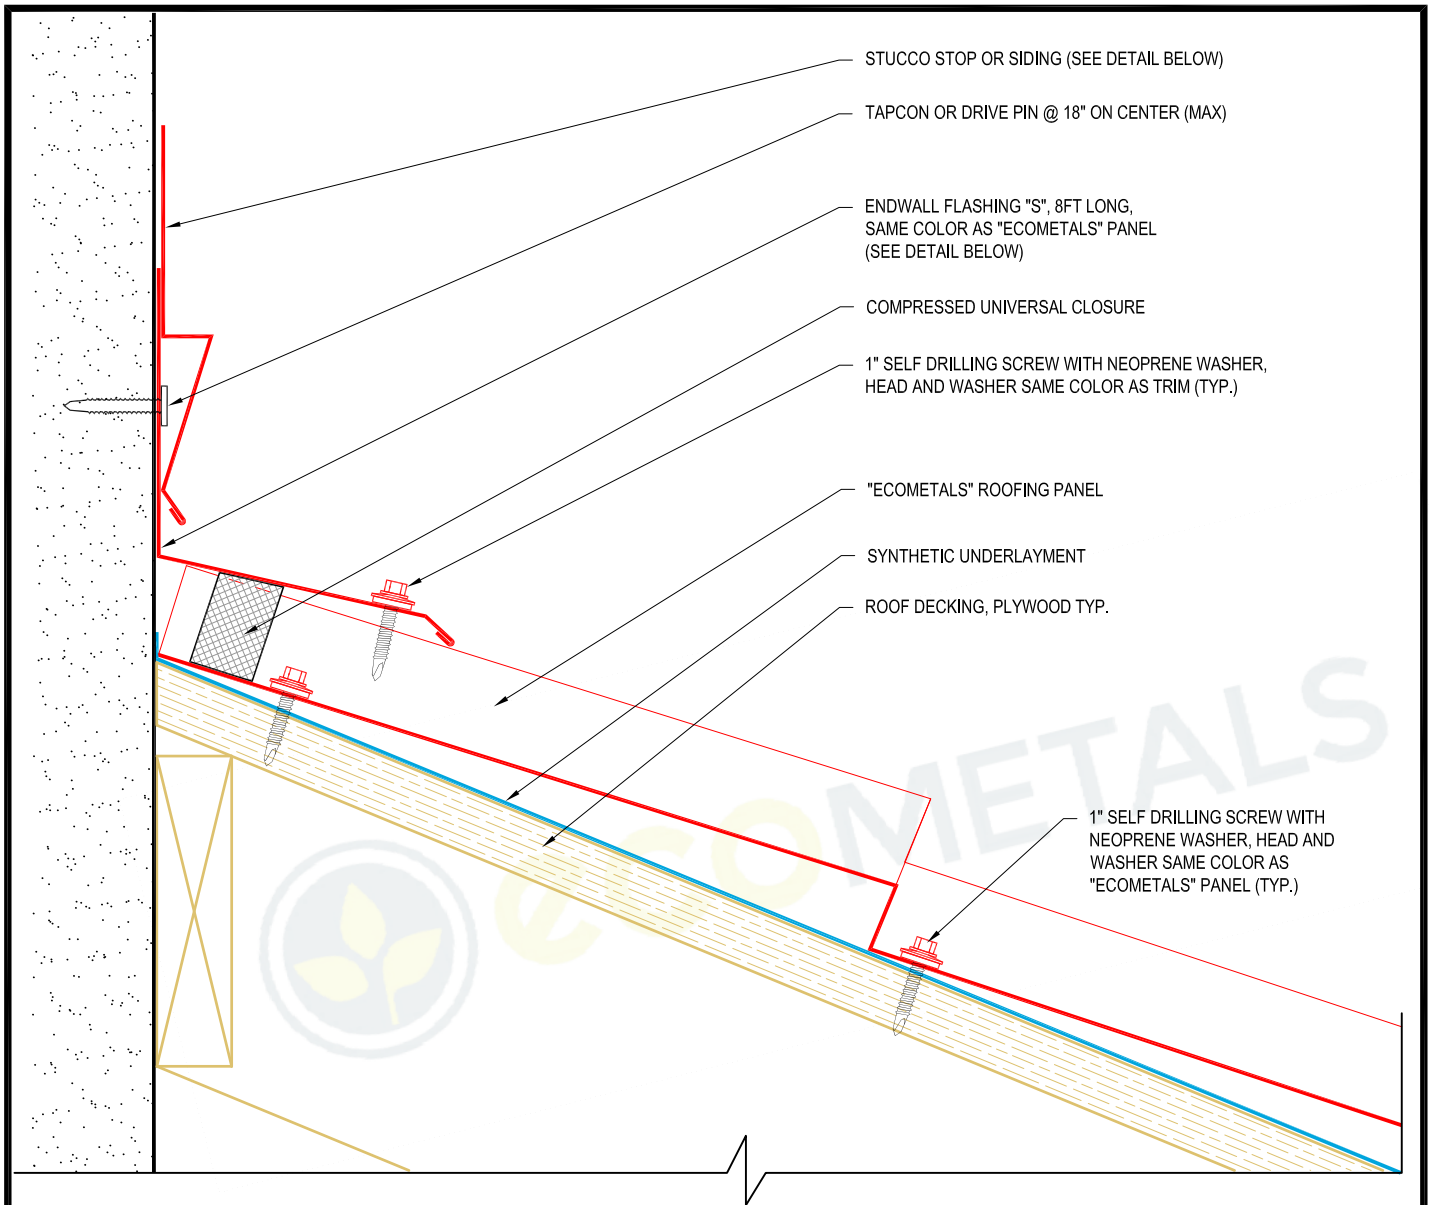

COPYRIGHT © ECOMETALS

ECOMETALS Co.
(347) 625-7545
info@ecometals.net

Title

ENDWALL FLASHING "S" DETAIL