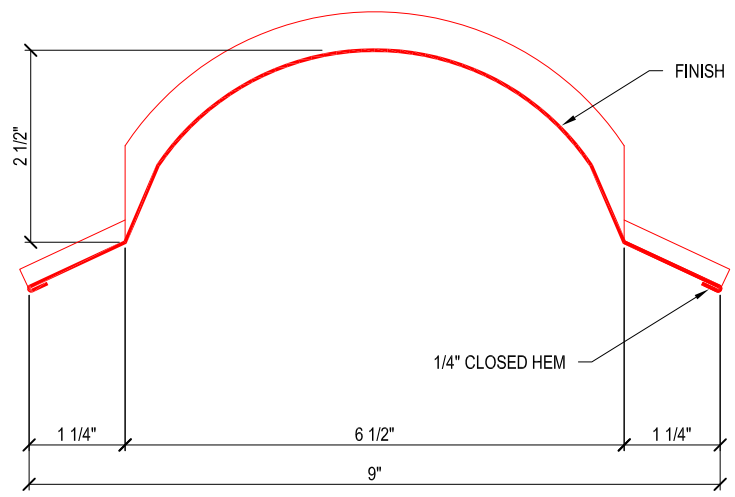

RIDGE CAP
 6'-6" LENGTH (6'-3" EFFECTIVE COVERAGE)
 SAME COLOR AS "ECOMETALS" PANEL

COPYRIGHT © ECOMETALS

ECOMETALS Co.
 (347) 625-7545
 info@ecometals.net

Title

VENTED RIDGE CAP DETAIL

RIDGE CAP
 6'-6" LENGTH (6'-3" EFFECTIVE COVERAGE)
 SAME COLOR AS "ECOMETALS" PANEL

COPYRIGHT © ECOMETALS

ECOMETALS Co.
 (347) 625-7545
 info@ecometals.net

Title

VENTED RIDGE CAP DETAIL

RIDGE/HIP CAP
 6'-6" LENGTH (6'-3" EFFECTIVE COVERAGE)
 SAME COLOR AS "ECOMETALS" PANEL

COPYRIGHT © ECOMETALS