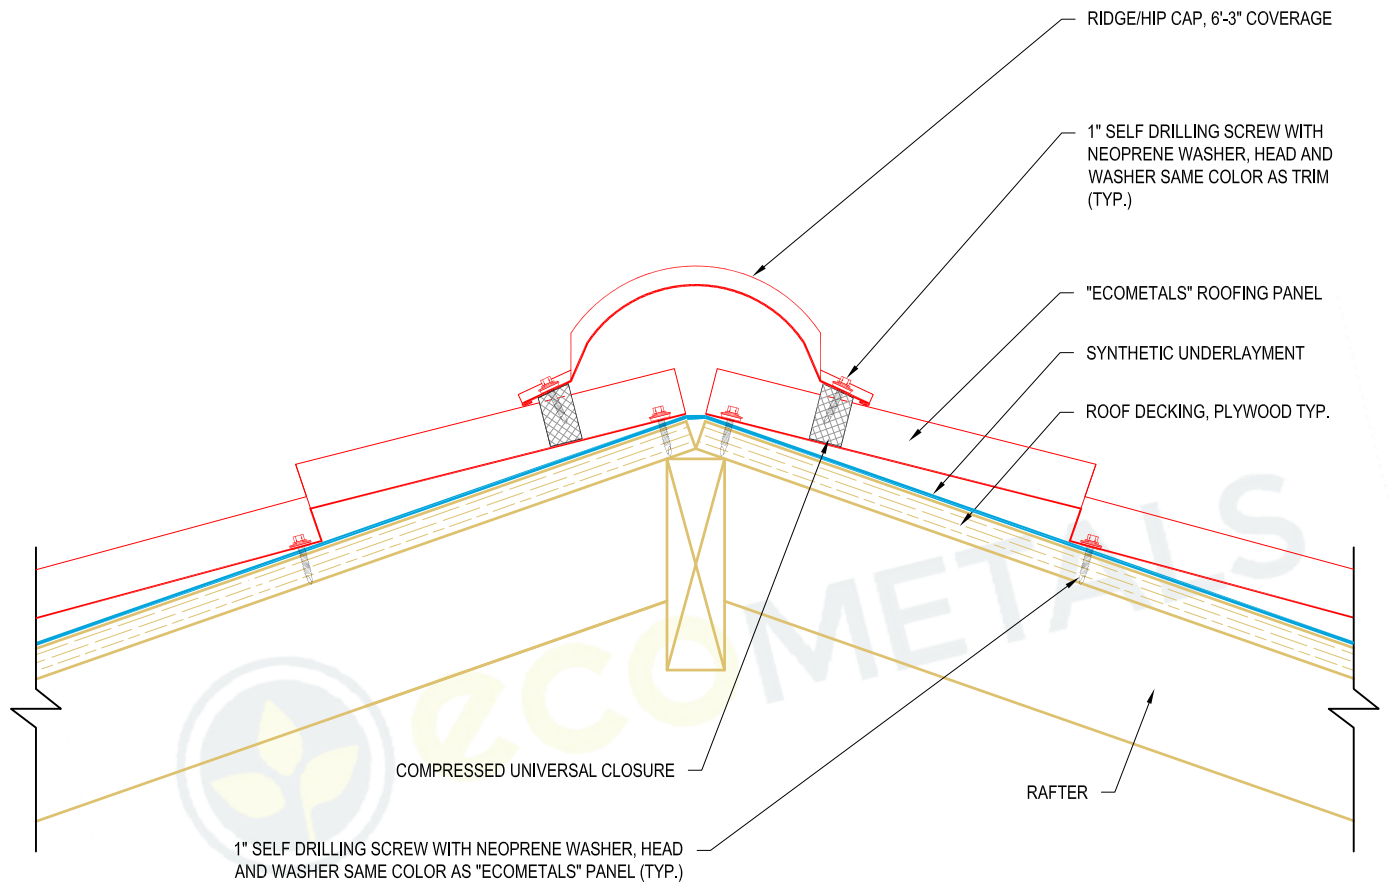

RIDGE CAP
 6'-6" LENGTH (6'-3" EFFECTIVE COVERAGE)
 SAME COLOR AS "ECOMETALS" PANEL

COPYRIGHT © ECOMETALS

ECOMETALS Co.
 (347) 625-7545
 info@ecometals.net

Title

VENTED RIDGE CAP DETAIL

RIDGE CAP
 6'-6" LENGTH (6'-3" EFFECTIVE COVERAGE)
 SAME COLOR AS "ECOMETALS" PANEL

COPYRIGHT © ECOMETALS

ECOMETALS Co.
 (347) 625-7545
 info@ecometals.net

Title

VENTED RIDGE CAP DETAIL

RIDGE/HIP CAP
 6'-6" LENGTH (6'-3" EFFECTIVE COVERAGE)
 SAME COLOR AS "ECOMETALS" PANEL

COPYRIGHT © ECOMETALS