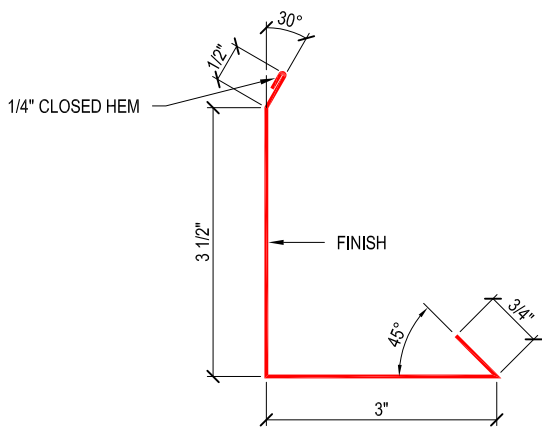

SIDEWALL FLASHING "B"
8'-0" LENGTH
SAME COLOR AS "ECOMETALS" PANEL

COPYRIGHT © ECOMETALS

ECOMETALS Co.
(347) 625-7545
info@ecometals.net

Title
SIDEWALL FLASHING "B" DETAIL