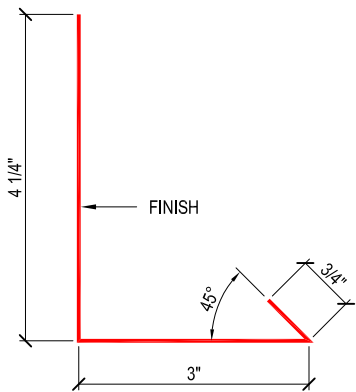

RIDGE CAP
 6'-6" LENGTH (6'-3" EFFECTIVE COVERAGE)
 SAME COLOR AS "ECOMETALS" PANEL

COPYRIGHT © ECOMETALS

ECOMETALS Co.
 (347) 625-7545
 info@ecometals.net

Title

VENTED RIDGE CAP DETAIL

RIDGE CAP
 6'-6" LENGTH (6'-3" EFFECTIVE COVERAGE)
 SAME COLOR AS "ECOMETALS" PANEL

COPYRIGHT © ECOMETALS

ECOMETALS Co.
 (347) 625-7545
 info@ecometals.net

Title

VENTED RIDGE CAP DETAIL

RIDGE/HIP CAP
 6'-6" LENGTH (6'-3" EFFECTIVE COVERAGE)
 SAME COLOR AS "ECOMETALS" PANEL

COPYRIGHT © ECOMETALS

ECOMETALS Co.
 (347) 625-7545
 info@ecometals.net

Title
RIDGE/HIP CAP

SIDEWALL FLASHING "B"
 8'-0" LENGTH
 SAME COLOR AS "ECOMETALS" PANEL

COPYRIGHT © ECOMETALS

ECOMETALS Co.
 (347) 625-7545
 info@ecometals.net

Title
SIDEWALL FLASHING "B" DETAIL

SIDEWALL FLASHING "S"
8'-0" LENGTH
SAME COLOR AS
"ECOMETALS" PANEL

STUCCO STOP 8'-0" LENGTH
SAME COLOR AS
"ECOMETALS" PANEL

COPYRIGHT © ECOMETALS

ECOMETALS Co.
(347) 625-7545
info@ecometals.net