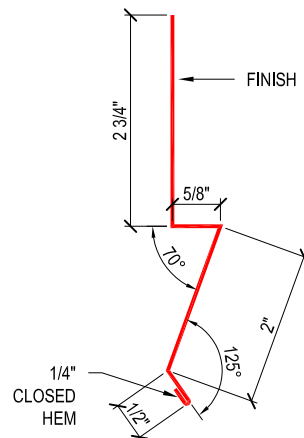

STUCCO STOP 8'-0" LENGTH
SAME COLOR AS
"ECOMETALS" PANEL

COPYRIGHT © ECOMETALS

ECOMETALS Co.
(347) 625-7545
info@ecometals.net

Title

SIDEWALL FLASHING "S" DETAIL