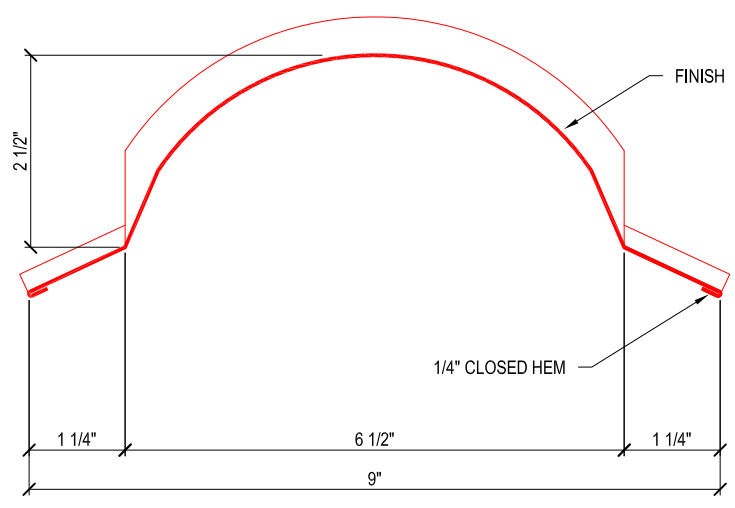

RIDGE CAP
 6'-6" LENGTH (6'-3" EFFECTIVE COVERAGE)
 SAME COLOR AS "ECOMETALS" PANEL

COPYRIGHT © ECOMETALS

ECOMETALS Co.
 (347) 625-7545
 info@ecometals.net

Title

VENTED RIDGE CAP DETAIL

RIDGE CAP
 6'-6" LENGTH (6'-3" EFFECTIVE COVERAGE)
 SAME COLOR AS "ECOMETALS" PANEL

COPYRIGHT © ECOMETALS

ECOMETALS Co.
 (347) 625-7545
 info@ecometals.net

Title

VENTED RIDGE CAP DETAIL

RIDGE/HIP CAP
 6'-6" LENGTH (6'-3" EFFECTIVE COVERAGE)
 SAME COLOR AS "ECOMETALS" PANEL

COPYRIGHT © ECOMETALS