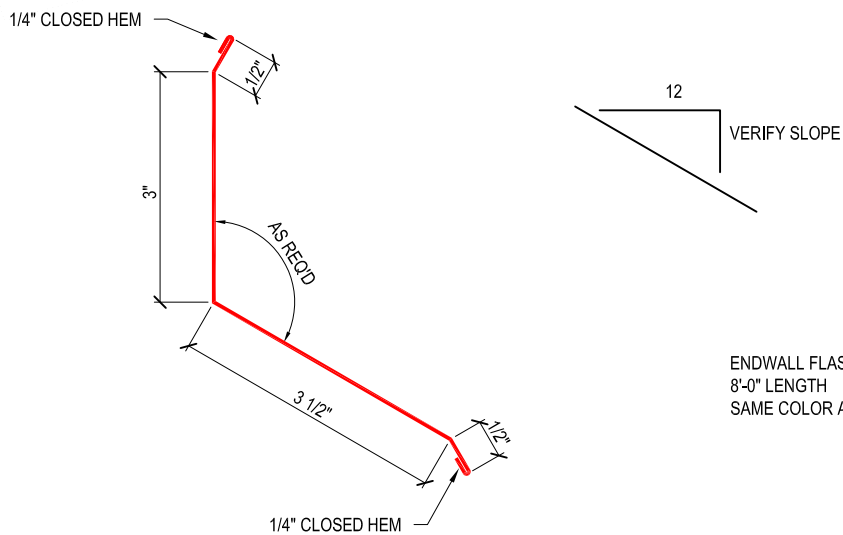

COPYRIGHT © ECOMETALS

ECOMETALS Co.
(347) 625-7545
info@ecometals.net

Title

EAVE TRIM DETAIL

ENDWALL FLASHING "B"
8'-0" LENGTH
SAME COLOR AS "ECOMETALS" PANEL

COPYRIGHT © ECOMETALS

ECOMETALS Co.
(347) 625-7545
info@ecometals.net

Title
ENDWALL FLASHING "B" DETAIL

COPYRIGHT © ECOMETALS

ECOMETALS Co.
(347) 625-7545
info@ecometals.net

Title

ENDWALL FLASHING "S" DETAIL

GABLE TRIM
8'-0" LENGTH
SAME COLOR AS "ECOMETALS" PANEL

COPYRIGHT © ECOMETALS

RIDGE CAP
 6'-6" LENGTH (6'-3" EFFECTIVE COVERAGE)
 SAME COLOR AS "ECOMETALS" PANEL

COPYRIGHT © ECOMETALS

ECOMETALS Co.
 (347) 625-7545
 info@ecometals.net

Title

VENTED RIDGE CAP DETAIL

RIDGE CAP
 6'-6" LENGTH (6'-3" EFFECTIVE COVERAGE)
 SAME COLOR AS "ECOMETALS" PANEL

COPYRIGHT © ECOMETALS

ECOMETALS Co.
 (347) 625-7545
 info@ecometals.net

Title

VENTED RIDGE CAP DETAIL

RIDGE/HIP CAP
 6'-6" LENGTH (6'-3" EFFECTIVE COVERAGE)
 SAME COLOR AS "ECOMETALS" PANEL

COPYRIGHT © ECOMETALS