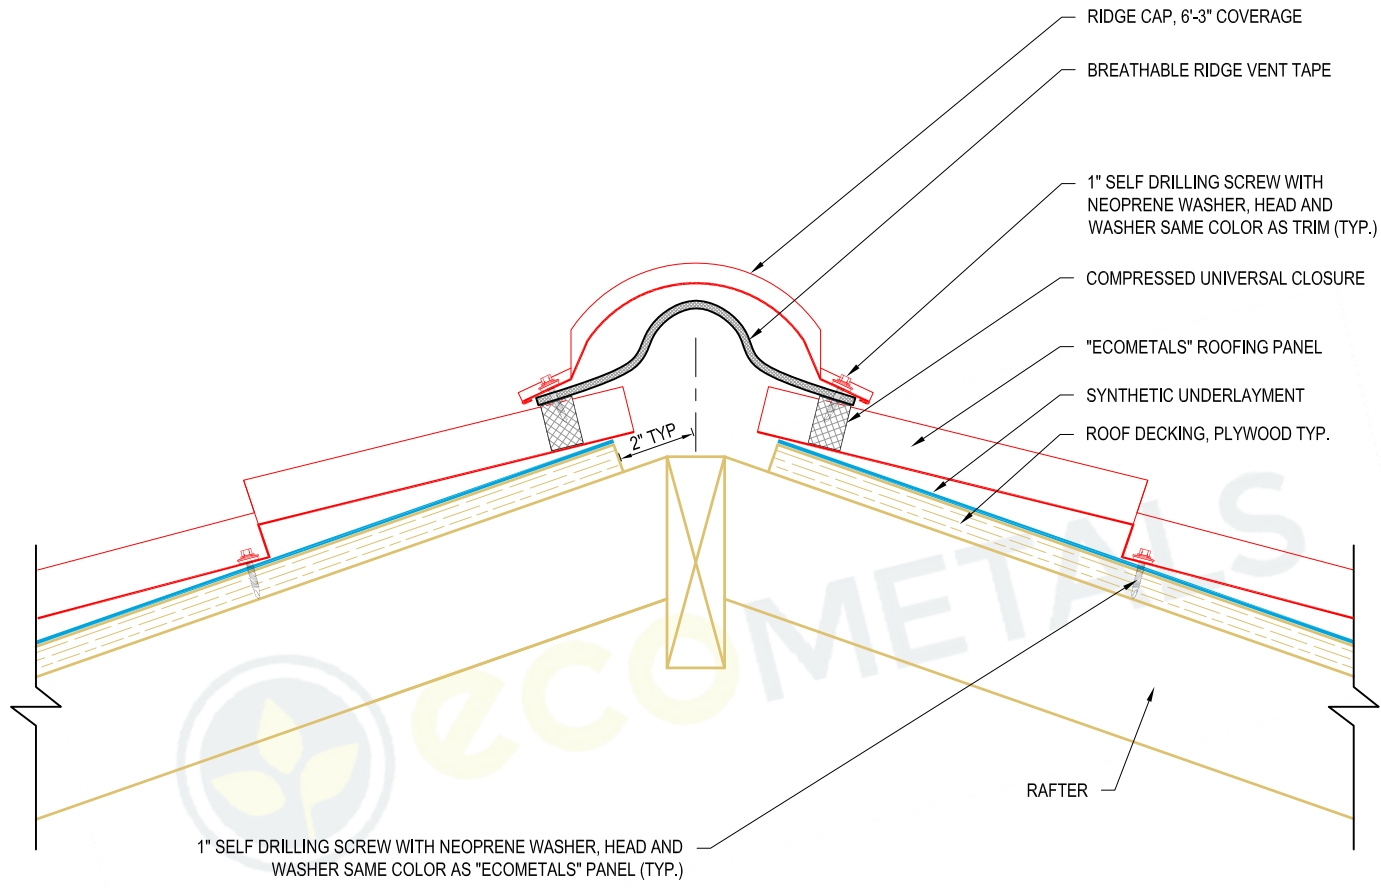

ECOMETALS Co.
(347) 625-7545
info@ecometals.net

Title

GABLE TRIM

HIGH PEAK TRIM
8'-0" LENGTH
SAME COLOR AS "ECOMETALS" PANEL

COPYRIGHT © ECOMETALS

ECOMETALS Co.
(347) 625-7545
info@ecometals.net

Title

HIGH PEAK TRIM

RIDGE CAP
 6'-6" LENGTH (6'-3" EFFECTIVE COVERAGE)
 SAME COLOR AS "ECOMETALS" PANEL

COPYRIGHT © ECOMETALS

ECOMETALS Co.
 (347) 625-7545
 info@ecometals.net

Title

VENTED RIDGE CAP DETAIL

RIDGE CAP
 6'-6" LENGTH (6'-3" EFFECTIVE COVERAGE)
 SAME COLOR AS "ECOMETALS" PANEL

COPYRIGHT © ECOMETALS

ECOMETALS Co.
 (347) 625-7545
 info@ecometals.net

Title

VENTED RIDGE CAP DETAIL

RIDGE/HIP CAP
 6'-6" LENGTH (6'-3" EFFECTIVE COVERAGE)
 SAME COLOR AS "ECOMETALS" PANEL

COPYRIGHT © ECOMETALS

Title

SIDEWALL FLASHING "S" DETAIL

COMPRESSED UNIVERSAL CLOSURE (48" LINEAR COVERAGE)

1" SELF DRILLING SCREW WITH NEOPRENE WASHER, HEAD AND WASHER SAME COLOR AS TRIM (TYP.)

"ECOMETALS" ROOFING PANEL

PITCH TRANSITION FLASHING 8FT LONG, SAME COLOR AS PANELS (SEE DETAIL BELOW)