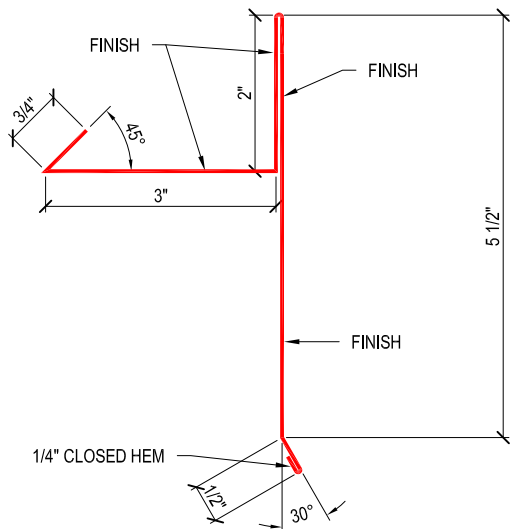

Title
ENDWALL FLASHING "B" DETAIL

COPYRIGHT © ECOMETALS

ECOMETALS Co.
(347) 625-7545
info@ecometals.net

Title

ENDWALL FLASHING "S" DETAIL

GABLE TRIM
8'-0" LENGTH
SAME COLOR AS "ECOMETALS" PANEL

COPYRIGHT © ECOMETALS

ECOMETALS Co.
(347) 625-7545
info@ecometals.net

Title

GABLE TRIM

HIGH PEAK TRIM
8'-0" LENGTH
SAME COLOR AS "ECOMETALS" PANEL

COPYRIGHT © ECOMETALS

ECOMETALS Co.
(347) 625-7545
info@ecometals.net

Title

HIGH PEAK TRIM

RIDGE CAP
 6'-6" LENGTH (6'-3" EFFECTIVE COVERAGE)
 SAME COLOR AS "ECOMETALS" PANEL

COPYRIGHT © ECOMETALS

ECOMETALS Co.
 (347) 625-7545
 info@ecometals.net

Title

VENTED RIDGE CAP DETAIL

RIDGE CAP
 6'-6" LENGTH (6'-3" EFFECTIVE COVERAGE)
 SAME COLOR AS "ECOMETALS" PANEL

COPYRIGHT © ECOMETALS

ECOMETALS Co.
 (347) 625-7545
 info@ecometals.net

Title

VENTED RIDGE CAP DETAIL

RIDGE/HIP CAP
 6'-6" LENGTH (6'-3" EFFECTIVE COVERAGE)
 SAME COLOR AS "ECOMETALS" PANEL

COPYRIGHT © ECOMETALS