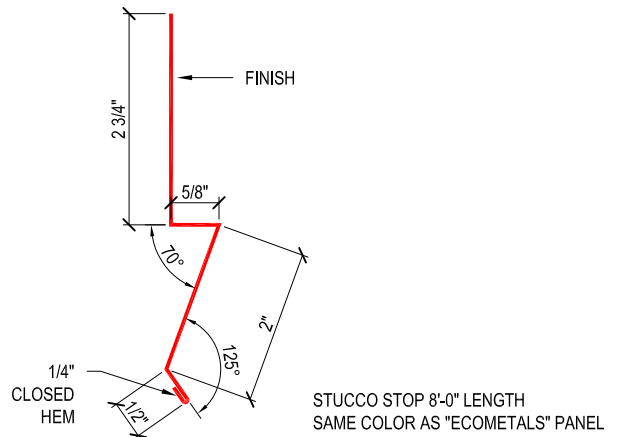

COPYRIGHT © ECOMETALS

ECOMETALS Co.
(347) 625-7545
info@ecometals.net

Title

ENDWALL FLASHING "S" DETAIL