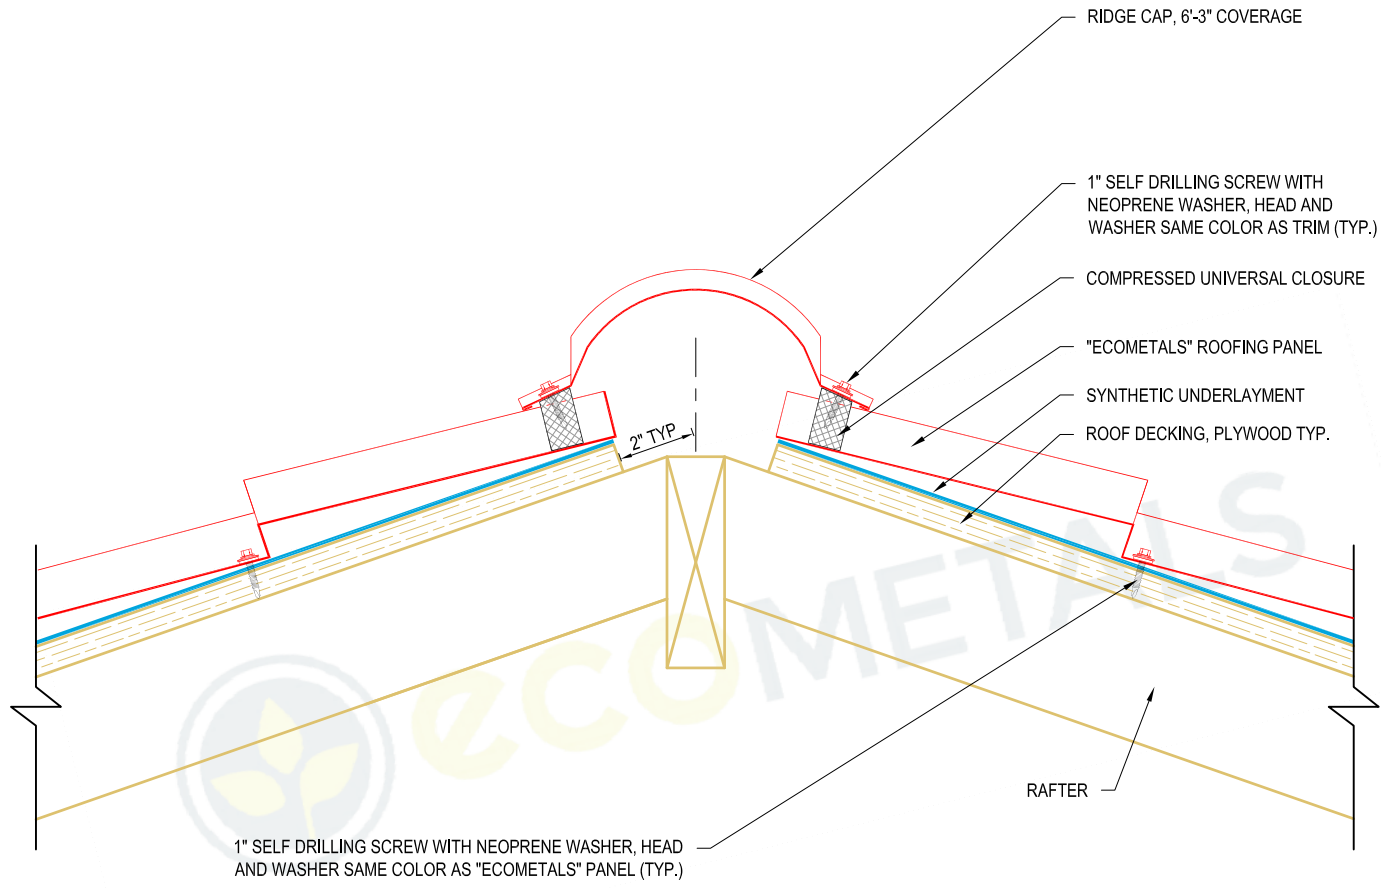

RIDGE CAP
 6'-6" LENGTH (6'-3" EFFECTIVE COVERAGE)
 SAME COLOR AS "ECOMETALS" PANEL

COPYRIGHT © ECOMETALS

ECOMETALS Co.
 (347) 625-7545
 info@ecometals.net

Title

VENTED RIDGE CAP DETAIL

RIDGE CAP
 6'-6" LENGTH (6'-3" EFFECTIVE COVERAGE)
 SAME COLOR AS "ECOMETALS" PANEL

COPYRIGHT © ECOMETALS

ECOMETALS Co.
 (347) 625-7545
 info@ecometals.net

Title

VENTED RIDGE CAP DETAIL

RIDGE/HIP CAP
 6'-6" LENGTH (6'-3" EFFECTIVE COVERAGE)
 SAME COLOR AS "ECOMETALS" PANEL

COPYRIGHT © ECOMETALS