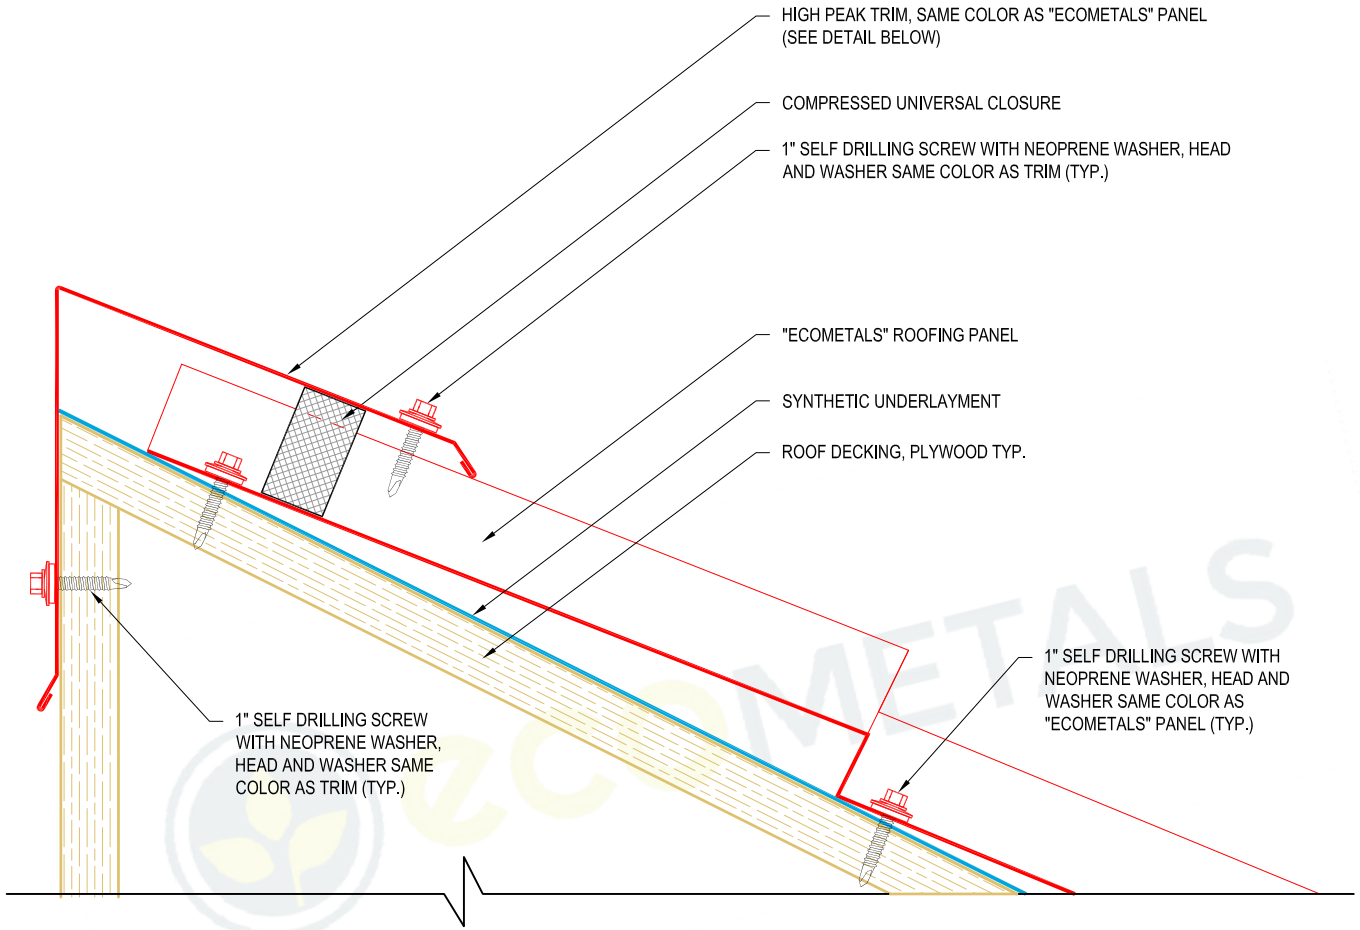

Title
ENDWALL FLASHING "B" DETAIL

COPYRIGHT © ECOMETALS

ECOMETALS Co.
(347) 625-7545
info@ecometals.net

Title

ENDWALL FLASHING "S" DETAIL

GABLE TRIM
8'-0" LENGTH
SAME COLOR AS "ECOMETALS" PANEL

COPYRIGHT © ECOMETALS

ECOMETALS Co.
(347) 625-7545
info@ecometals.net

Title

GABLE TRIM

HIGH PEAK TRIM
8'-0" LENGTH
SAME COLOR AS "ECOMETALS" PANEL

COPYRIGHT © ECOMETALS

ECOMETALS Co.
(347) 625-7545
info@ecometals.net

Title

HIGH PEAK TRIM

RIDGE CAP
 6'-6" LENGTH (6'-3" EFFECTIVE COVERAGE)
 SAME COLOR AS "ECOMETALS" PANEL

COPYRIGHT © ECOMETALS

ECOMETALS Co.
 (347) 625-7545
 info@ecometals.net

Title

VENTED RIDGE CAP DETAIL

RIDGE CAP
 6'-6" LENGTH (6'-3" EFFECTIVE COVERAGE)
 SAME COLOR AS "ECOMETALS" PANEL

COPYRIGHT © ECOMETALS

ECOMETALS Co.
 (347) 625-7545
 info@ecometals.net

Title

VENTED RIDGE CAP DETAIL

RIDGE/HIP CAP
 6'-6" LENGTH (6'-3" EFFECTIVE COVERAGE)
 SAME COLOR AS "ECOMETALS" PANEL

COPYRIGHT © ECOMETALS