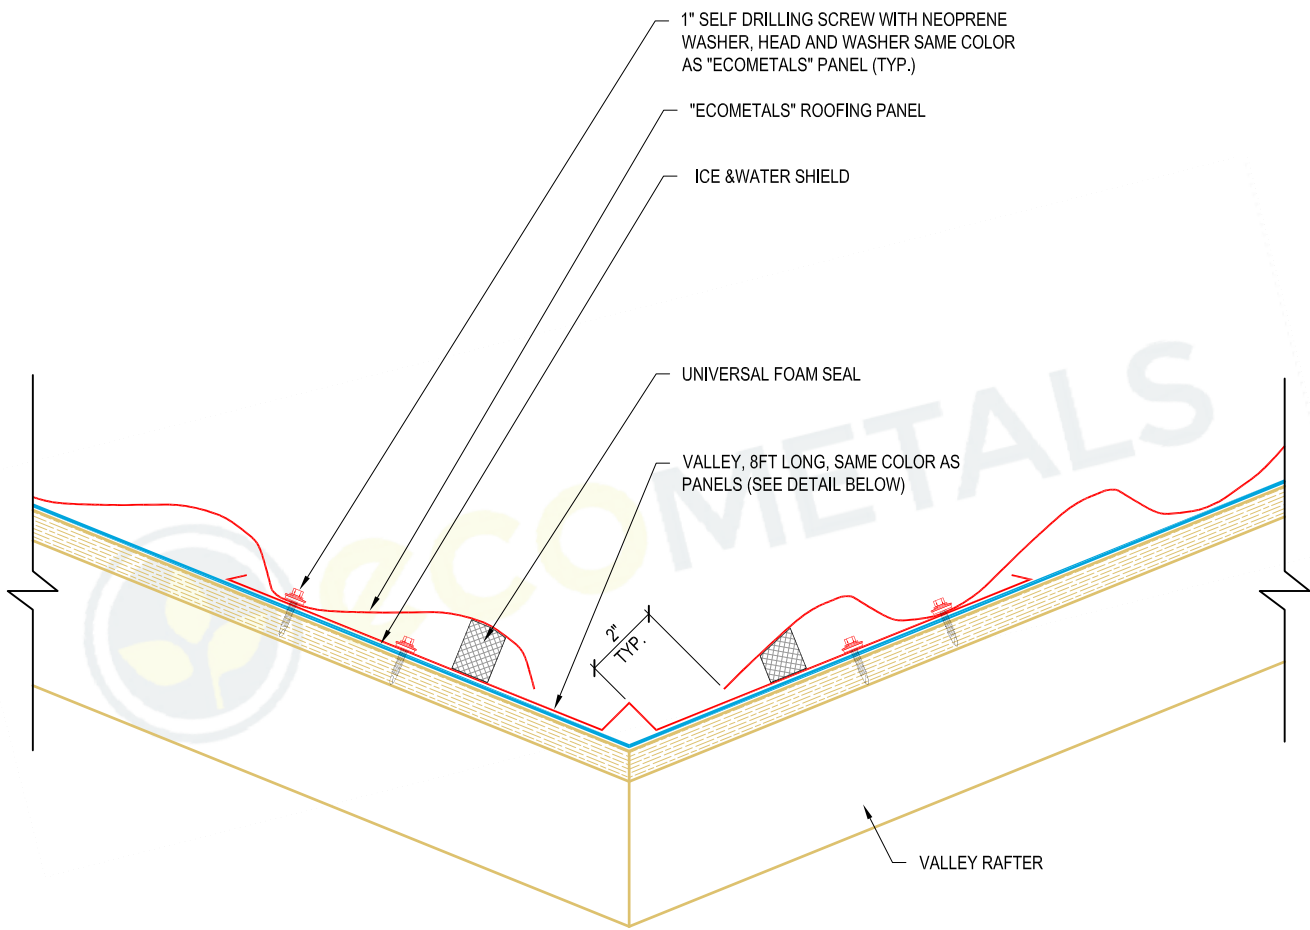

Title

SIDEWALL FLASHING "S" DETAIL

COMPRESSED UNIVERSAL CLOSURE (48" LINEAR COVERAGE)

1" SELF DRILLING SCREW WITH NEOPRENE WASHER, HEAD AND WASHER SAME COLOR AS TRIM (TYP.)

"ECOMETALS" ROOFING PANEL

PITCH TRANSITION FLASHING 8FT LONG, SAME COLOR AS PANELS (SEE DETAIL BELOW)

SYNTHETIC UNDERLAYMENT

ROOF DECKING, PLYWOOD TYP.

"ECOMETALS" ROOFING PANEL

1" SELF DRILLING SCREW WITH NEOPRENE WASHER, HEAD AND WASHER SAME COLOR AS TRIM (TYP.)

RAFTER

FINISH

9 1/4"

AS REQ'D

1/2"

6"

1/4" CLOSED HEM

PITCH TRANSITION FLASHING
8'-0" LENGTH
SAME COLOR AS "ECOMETALS" PANEL

COPYRIGHT © ECOMETALS

ECOMETALS Co.
(347) 625-7545
info@ecometals.net

Title

PITCH TRANSITION FLASHING

VALLEY
8'-0" LENGTH
SAME COLOR AS "ECOMETALS" PANEL

COPYRIGHT © ECOMETALS

ECOMETALS Co.
(347) 625-7545
info@ecometals.net

Title

VALLEY DETAIL