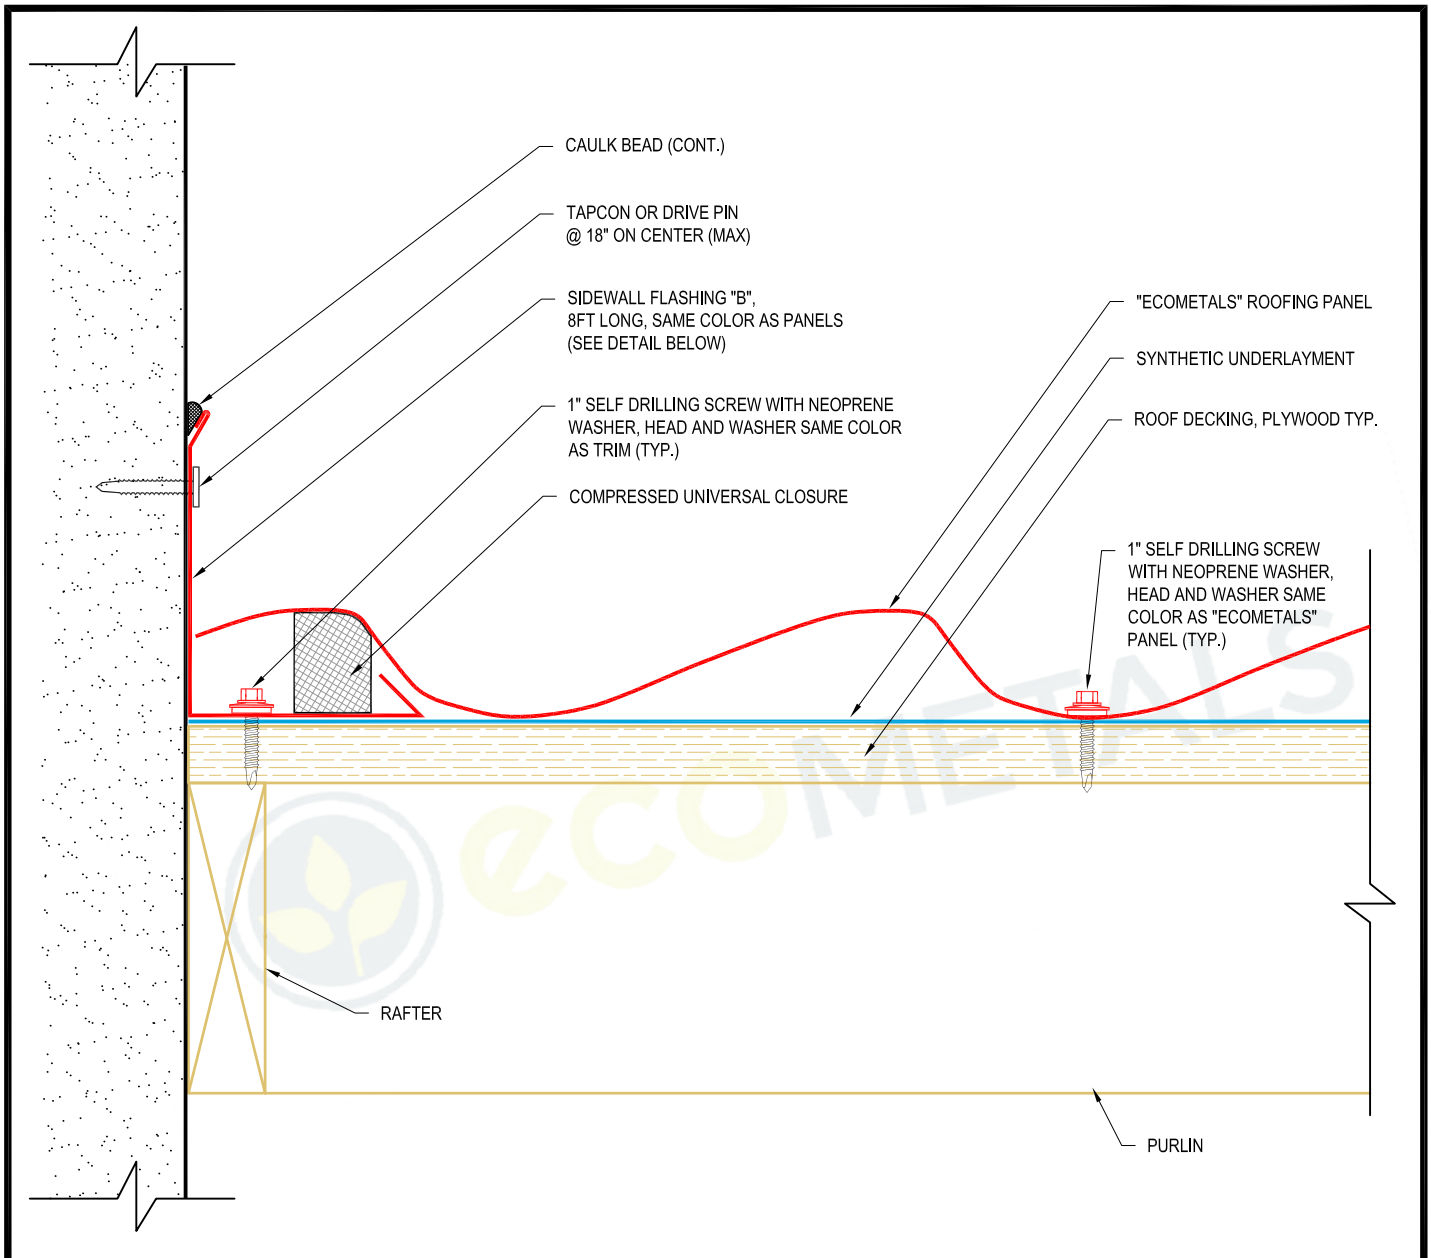

SIDEWALL FLASHING "B"
8'-0" LENGTH
SAME COLOR AS "ECOMETALS" PANEL

COPYRIGHT © ECOMETALS

ECOMETALS Co.
(347) 625-7545
info@ecometals.net

Title
SIDEWALL FLASHING "B" DETAIL