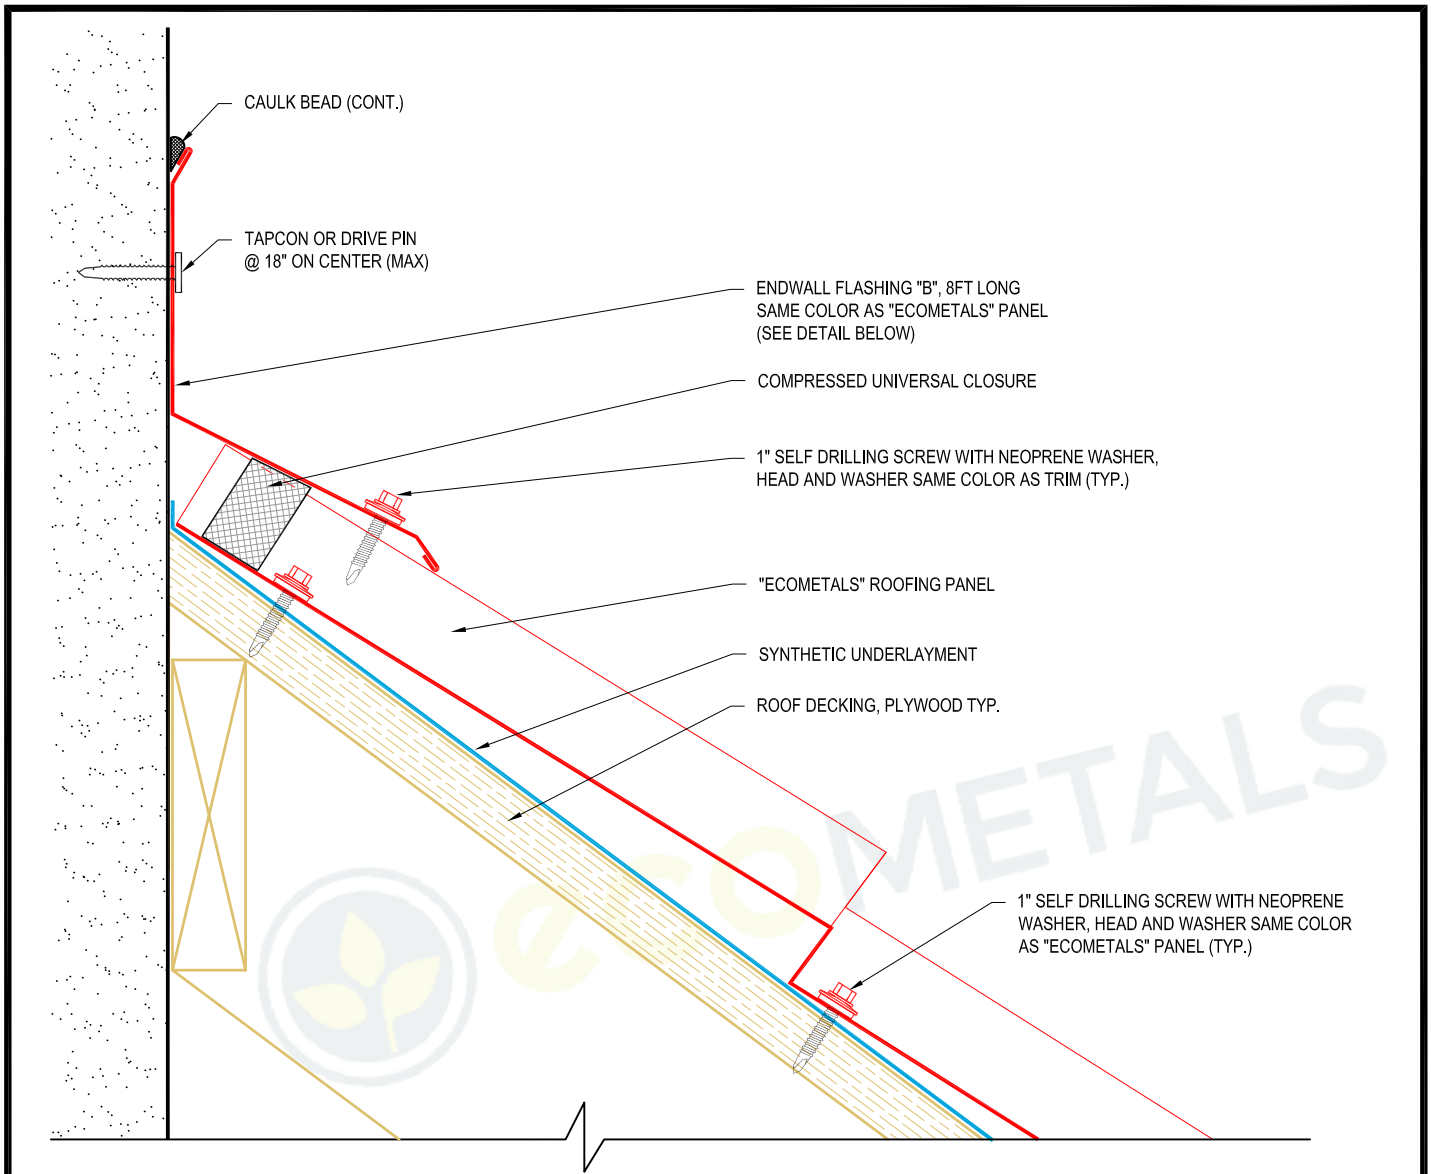

COPYRIGHT © ECOMETALS

ECOMETALS Co.
(347) 625-7545
info@ecometals.net

Title

EAVE TRIM DETAIL

ENDWALL FLASHING "B"
8'-0" LENGTH
SAME COLOR AS "ECOMETALS" PANEL

COPYRIGHT © ECOMETALS

ECOMETALS Co.
(347) 625-7545
info@ecometals.net

Title
ENDWALL FLASHING "B" DETAIL

COPYRIGHT © ECOMETALS

ECOMETALS Co.
(347) 625-7545
info@ecometals.net

Title

ENDWALL FLASHING "S" DETAIL

GABLE TRIM
8'-0" LENGTH
SAME COLOR AS "ECOMETALS" PANEL

COPYRIGHT © ECOMETALS

RIDGE CAP
 6'-6" LENGTH (6'-3" EFFECTIVE COVERAGE)
 SAME COLOR AS "ECOMETALS" PANEL

COPYRIGHT © ECOMETALS

ECOMETALS Co.
 (347) 625-7545
 info@ecometals.net

Title

VENTED RIDGE CAP DETAIL

RIDGE CAP
 6'-6" LENGTH (6'-3" EFFECTIVE COVERAGE)
 SAME COLOR AS "ECOMETALS" PANEL

COPYRIGHT © ECOMETALS

ECOMETALS Co.
 (347) 625-7545
 info@ecometals.net

Title

VENTED RIDGE CAP DETAIL

RIDGE/HIP CAP
 6'-6" LENGTH (6'-3" EFFECTIVE COVERAGE)
 SAME COLOR AS "ECOMETALS" PANEL

COPYRIGHT © ECOMETALS