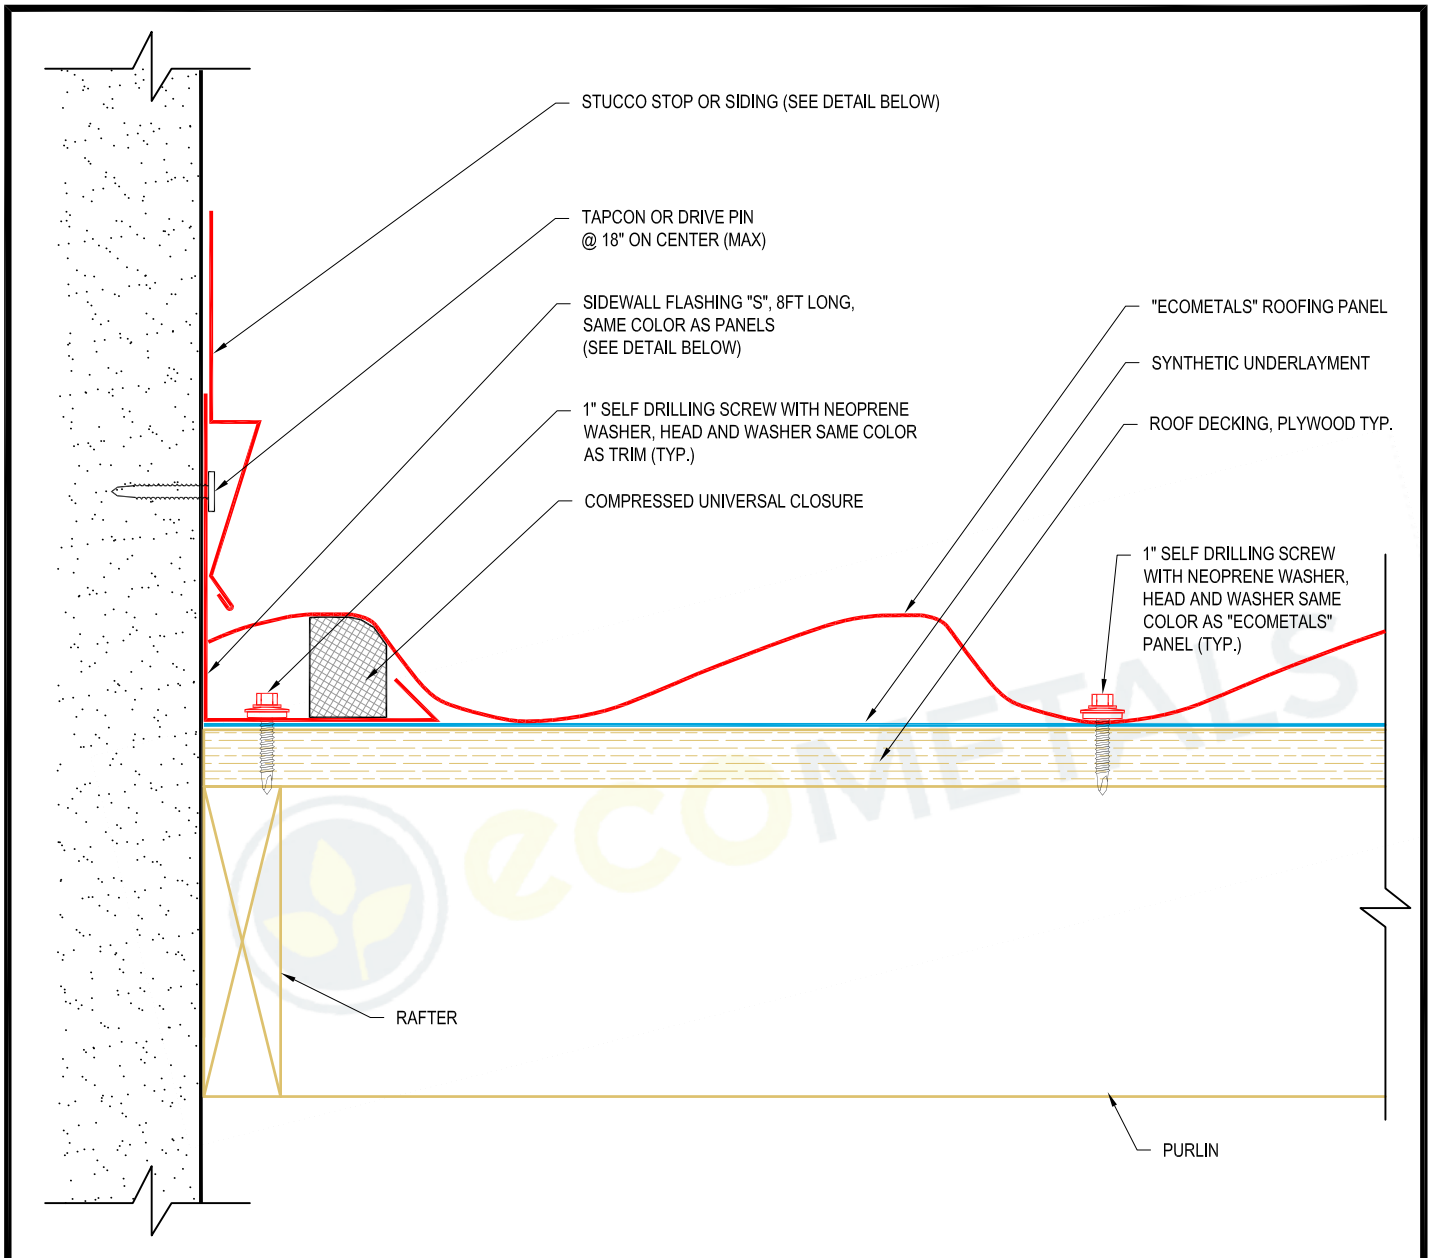

RIDGE CAP
 6'-6" LENGTH (6'-3" EFFECTIVE COVERAGE)
 SAME COLOR AS "ECOMETALS" PANEL

COPYRIGHT © ECOMETALS

ECOMETALS Co.
 (347) 625-7545
 info@ecometals.net

Title

VENTED RIDGE CAP DETAIL

RIDGE CAP
 6'-6" LENGTH (6'-3" EFFECTIVE COVERAGE)
 SAME COLOR AS "ECOMETALS" PANEL

COPYRIGHT © ECOMETALS

ECOMETALS Co.
 (347) 625-7545
 info@ecometals.net

Title

VENTED RIDGE CAP DETAIL

RIDGE/HIP CAP
 6'-6" LENGTH (6'-3" EFFECTIVE COVERAGE)
 SAME COLOR AS "ECOMETALS" PANEL

COPYRIGHT © ECOMETALS

Title
SIDEWALL FLASHING "B" DETAIL

SIDEWALL FLASHING "S"
8'-0" LENGTH
SAME COLOR AS
"ECOMETALS" PANEL

STUCCO STOP 8'-0" LENGTH
SAME COLOR AS
"ECOMETALS" PANEL

COPYRIGHT © ECOMETALS

ECOMETALS Co.
(347) 625-7545
info@ecometals.net

Title

SIDEWALL FLASHING "S" DETAIL

COMPRESSED UNIVERSAL CLOSURE (48" LINEAR COVERAGE)

1" SELF DRILLING SCREW WITH NEOPRENE WASHER, HEAD AND WASHER SAME COLOR AS TRIM (TYP.)

"ECOMETALS" ROOFING PANEL

PITCH TRANSITION FLASHING 8FT LONG, SAME COLOR AS PANELS (SEE DETAIL BELOW)